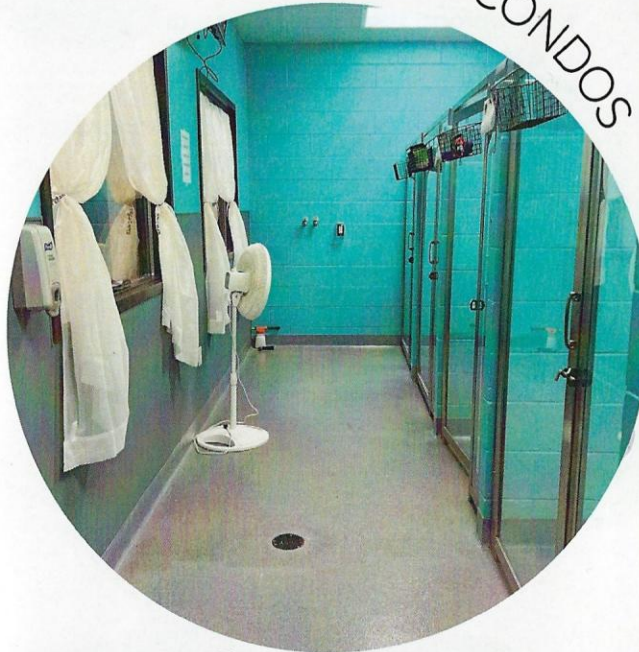

FENCED IN YARD

FELINE BOARDING

STANDARD SUITES

BOARDING PRICES

(PER PET PER NIGHT)

CANINE BOARDING

- Standard Suite - \$31.75
 - A generously sized standard run located in our general run area.
 - Standard day stay- \$16.50
- Canine Condo- \$38.50
 - Large, private space located within our private condo area